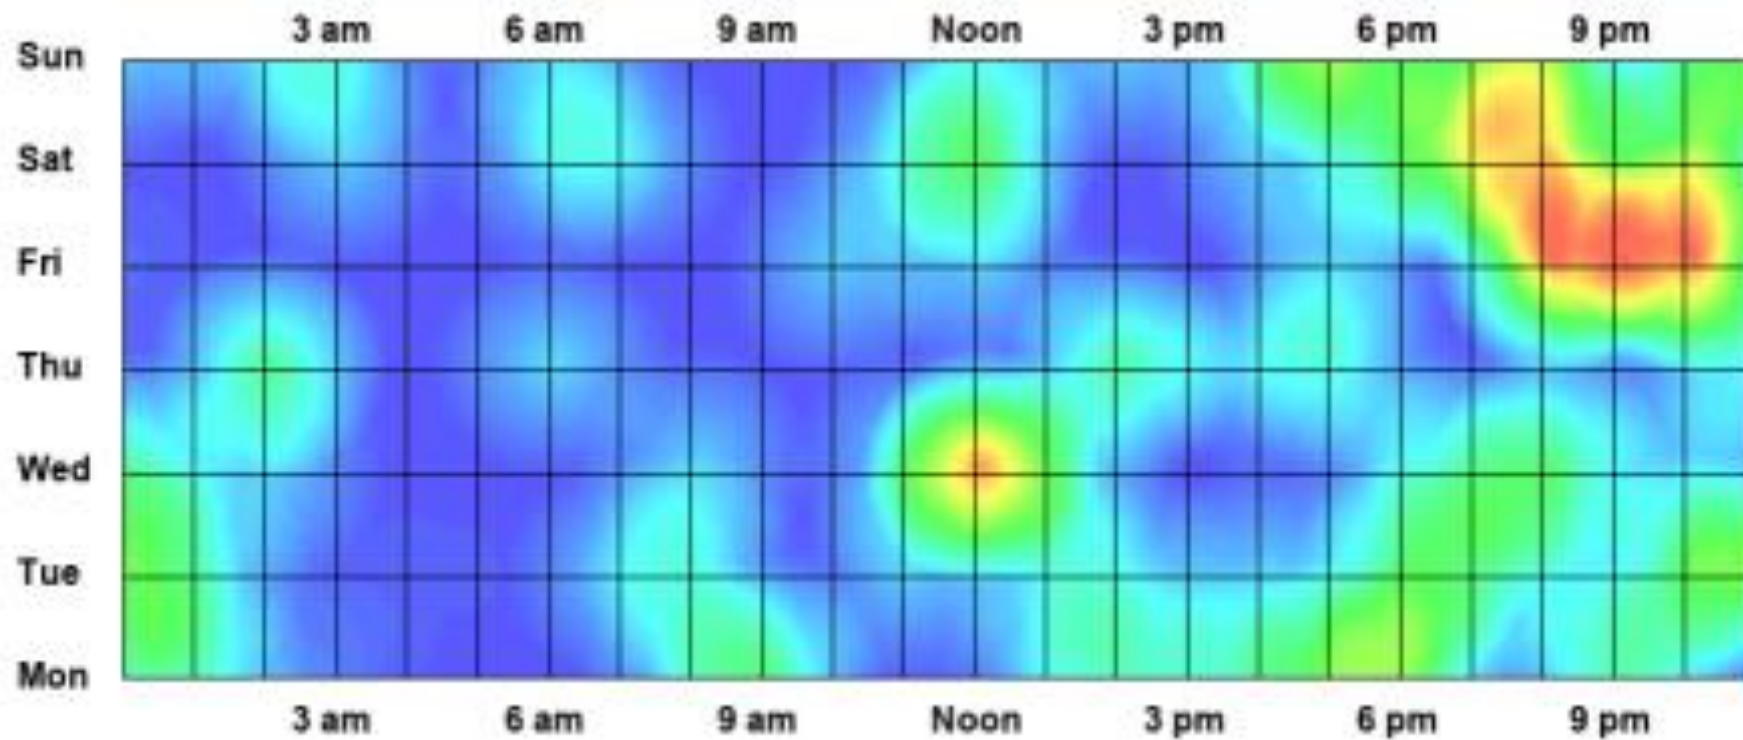

## **VIOLENT CRIME**

**In 2020, 1.56% of Denver's landmass (excluding Denver International Airport) accounted for 26.1% of homicides and aggravated assaults, and 49% of all aggravated assault shooting victims were from one of five crime hotspots in the City. Our data-driven efforts focusing on persistently violent locations will take a whole of city approach, include significant collaboration with City and community organizations.**

## FIVE VIOLENT CRIME HOTSPOTS

FIVE VIOLENT CRIME HOTSPOTS