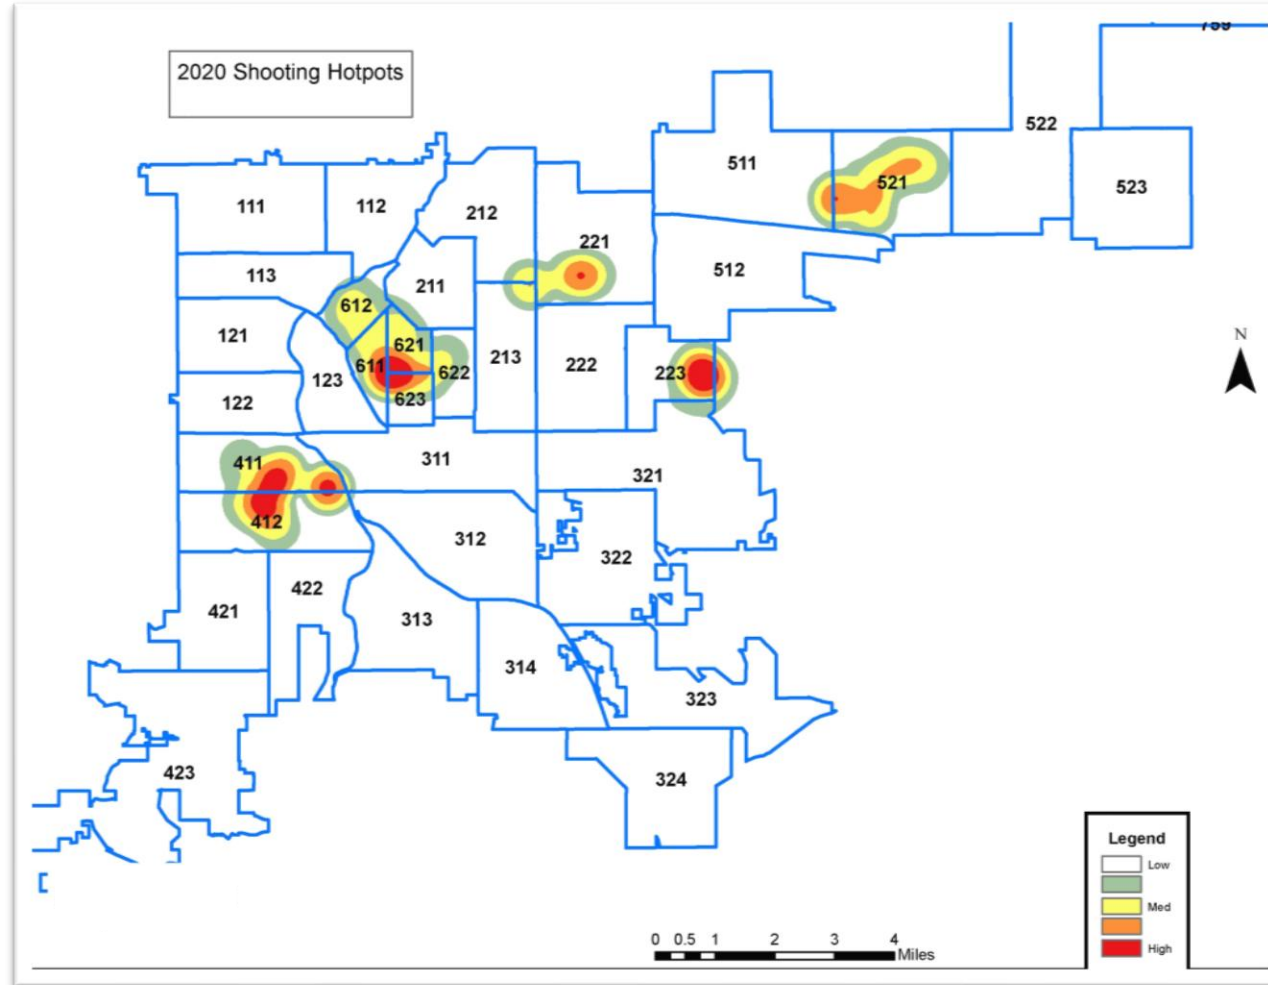

## **VIOLENT CRIME**

**In 2020, 1.56% of Denver's landmass (excluding Denver International Airport) accounted for 26.1% of homicides and aggravated assaults, and 49% of all aggravated assault shooting victims were from one of five crime hotspots in the City. Our data-driven efforts focusing on persistently violent locations will take a whole of city approach, include significant collaboration with City and community organizations.**

## FIVE VIOLENT CRIME HOTSPOTS

FIVE VIOLENT CRIME HOTSPOTS